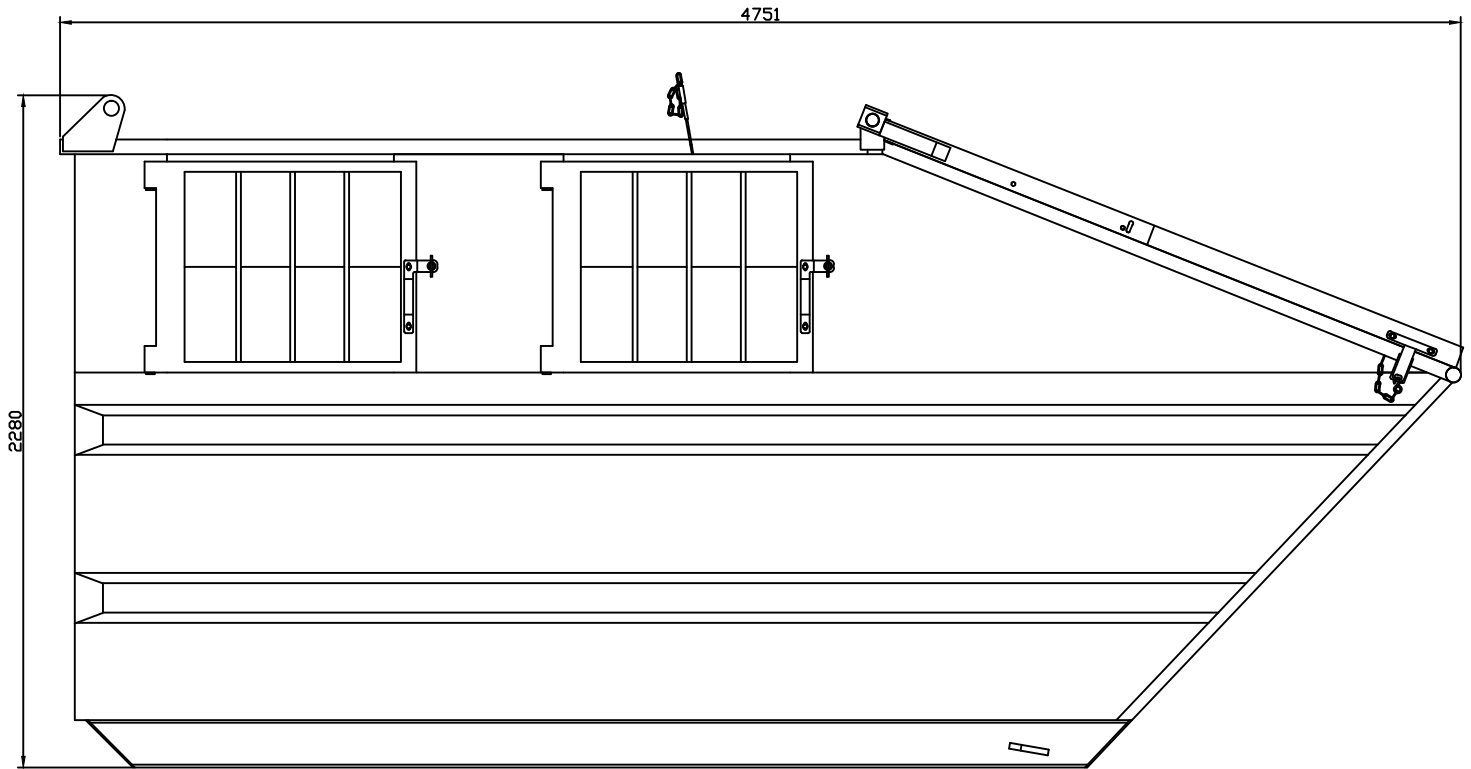

14 M³

Denne tegning tilhører SJ-container APS og må ikke afhændes eller kopieres uden firmaets skriftlige tilladelse.

REV	SIGN	DATE	REVISION

SJCONTAINER

Mørkebjergvej 1 - 5600 Faaborg
Tlf. 63 61 40 50 - Fax 63 61 40 52
post@sj-container.dk www.sj-container.dk

DRAWN	DATE	SIGN
CHECKED		
APPR.		
SCALE:		
REPLACES:		
NO:		Rev.
	A3	
REPLACED BY: